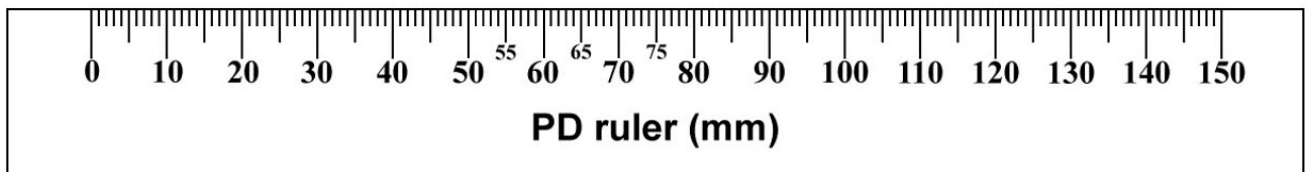

Depending on your screen settings, this frame may appear larger or smaller.

To see the actual size , you will need to print this by clicking the print icon at the top of the Adobe® browser

Turtle - 4051

Size: 43-18-135 Total Width: 121 mm

NOTE: Depending on your version of Adobe Acrobat®, when printing, be sure that "Fit to page" or "Shrink oversized pages to paper size" is *unchecked*, or set "Page Scaling" to "None" to ensure the actual size gets printed.