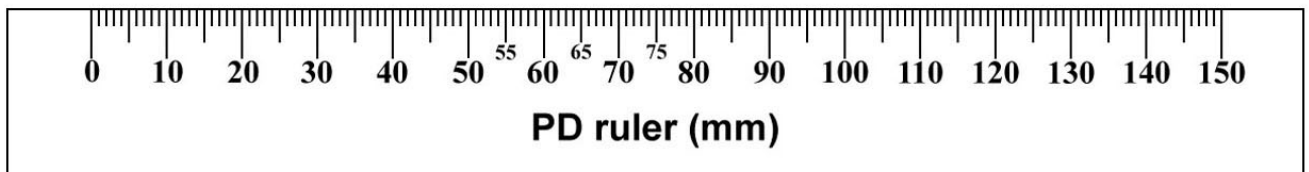

Depending on your screen settings, this frame may appear larger or smaller.

To see the actual size , you will need to print this by clicking the print icon at the top of the Adobe® browser

## Rikki - 3699

Size: 51-17-140 Total Width: 130mm

**NOTE:** Depending on your version of Adobe Acrobat®, when printing, be sure that "Fit to page" or "Shrink oversized pages to paper size" is *unchecked*, or set "Page Scaling" to "None" to ensure the actual size gets printed.